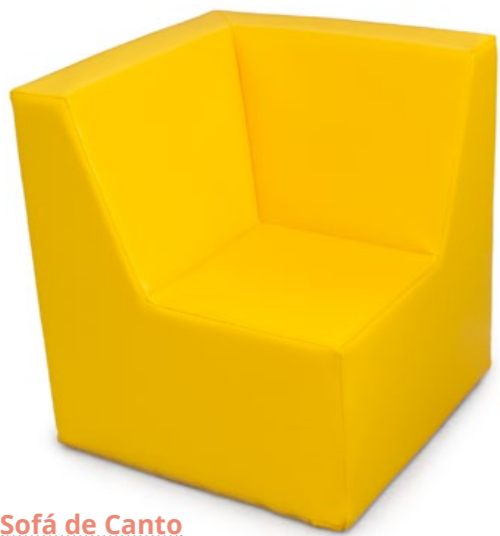

Sofá de Canto

Ref. TRC1776

45 x 45 x 50 cm

Fundo antiderrapante