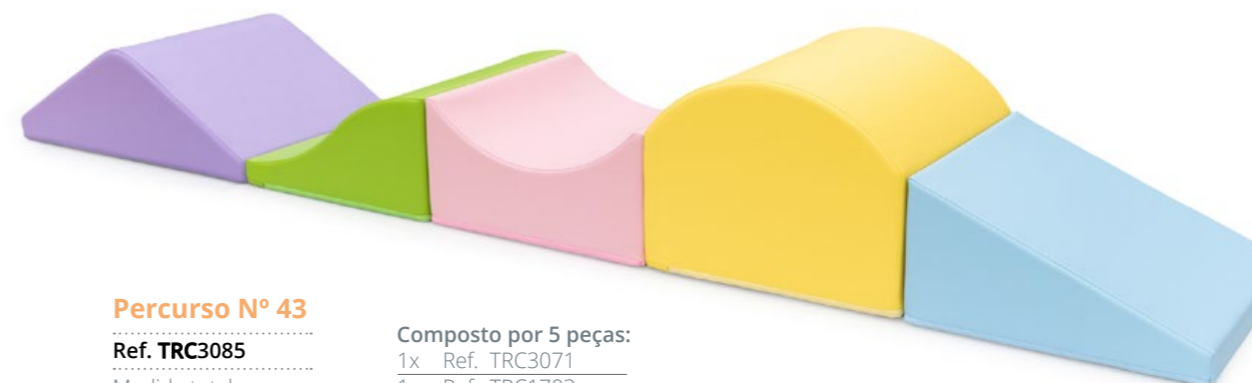

- 1x Ref. TRC1783
- 1x Ref. TRC2824
- 2x Ref. TRC1708
- 1x Ref. TRC2982
- 1x Ref. TRC1702

Percurso N° 43

Ref. **TRC3085**

Medida total:
264 x 48 x 36 cm

 Fundo antiderrapante

Composto por 5 peças:

- 1x Ref. TRC3071
- 1x Ref. TRC1703
- 1x Ref. TRC1700
- 1x Ref. TRC1699
- 1x Ref. TRC1704