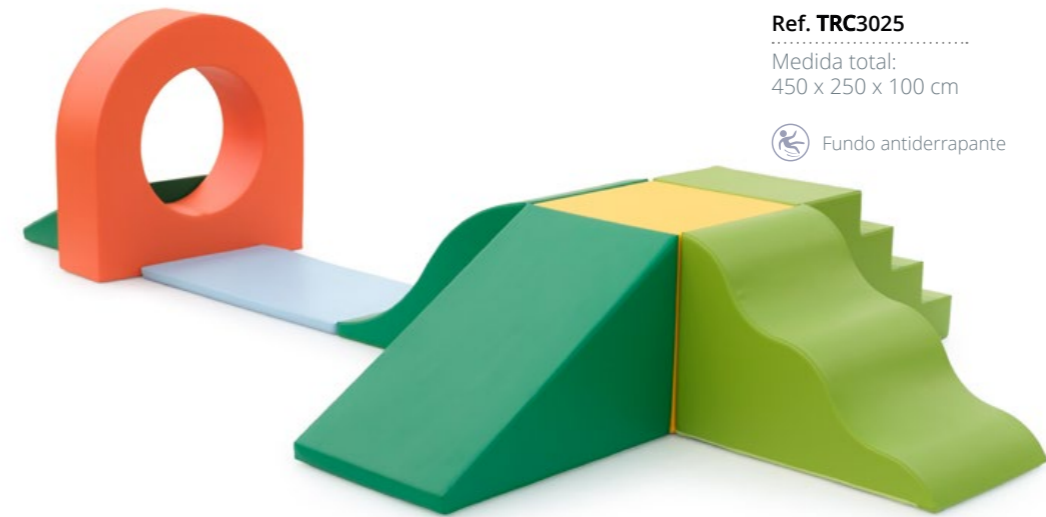

Percorso Nº 65

Ref. **TRC3025**

Medida total:
450 x 250 x 100 cm

Fundo antiderrapante

Composto por 8 peças:

- 1x Ref. TRC1695
- 1x Ref. TRC1820
- 1x Ref. TRC775
- 1x Ref. TRC1666
- 1x Ref. TRC1636
- 1x Ref. TRC2803
- 1x Ref. TRC2809
- 1x Ref. TRC1668