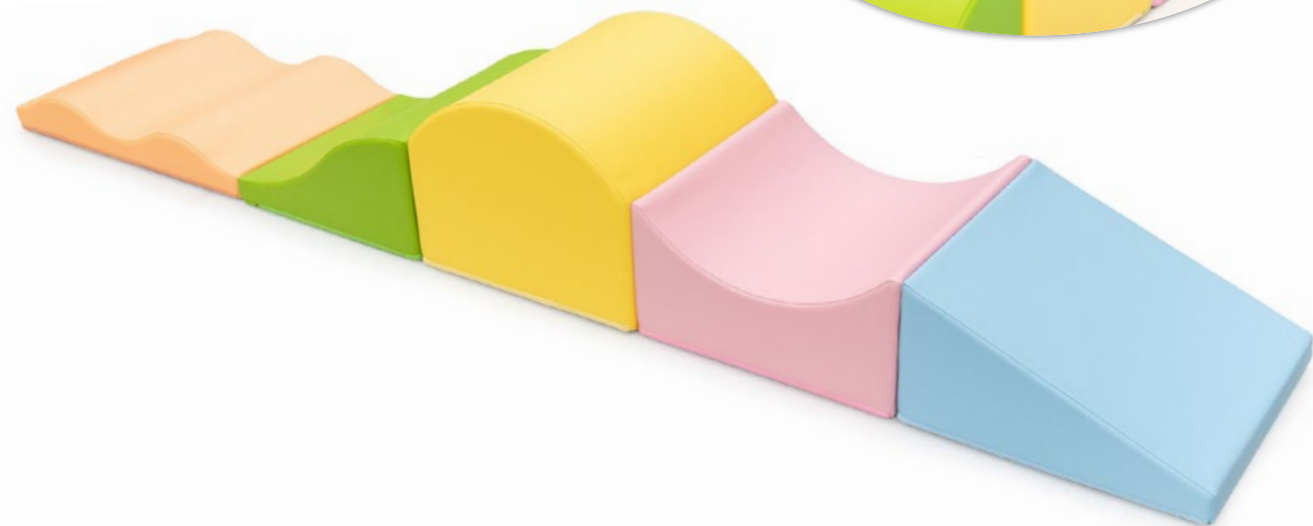

2x Ref. TRC182

Percurso N° 4

Ref. **TRC1706**

Medida total:
264 x 48 x 36 cm

 Fundo antiderrapante

Composto por 5 peças:

- 1x Ref. TRC1702
- 1x Ref. TRC1703
- 1x Ref. TRC1700
- 1x Ref. TRC1699
- 1x Ref. TRC1704