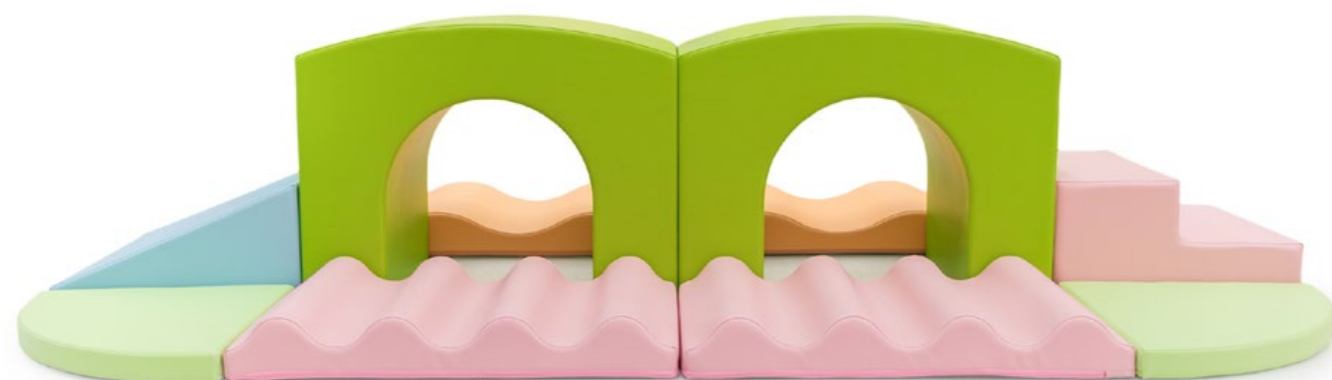

Percurso N° 30

Ref. TRC2994

Medida total:
240 x 144 x 54 cm

Fundo antiderrapante
(excluindo as pontes)

Composto por 12 peças:

- 4x Ref. TRC1712
- 2x Ref. TRC1701
- 1x Ref. TRC1735
- 1x Ref. TRC1704
- 2x Ref. TRC1881
- 2x Ref. TRC1702