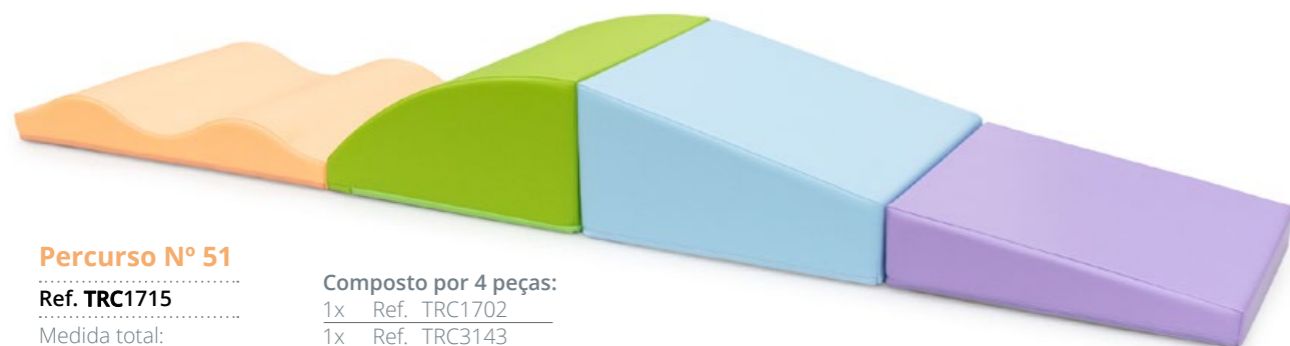

Percurso N° 51

Ref. **TRC1715**

Medida total:
216 x 48 x 24 cm

Fundo antiderrapante

Composto por 4 peças:

- 1x Ref. TRC1702
- 1x Ref. TRC3143
- 1x Ref. TRC2983
- 1x Ref. TRC2982