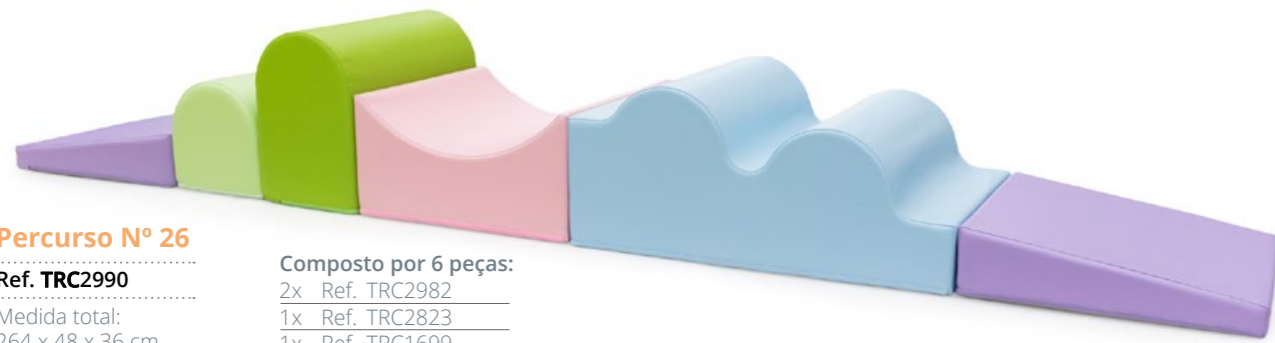

- 1x Ref. TRC1783
- 1x Ref. TRC2824
- 2x Ref. TRC1708
- 1x Ref. TRC2982
- 1x Ref. TRC1702

Percurso N° 43

Ref. **TRC3085**

Medida total:
264 x 48 x 36 cm

 Fundo antiderrapante

Composto por 5 peças:

- 1x Ref. TRC3071
- 1x Ref. TRC1703
- 1x Ref. TRC1700
- 1x Ref. TRC1699
- 1x Ref. TRC1704