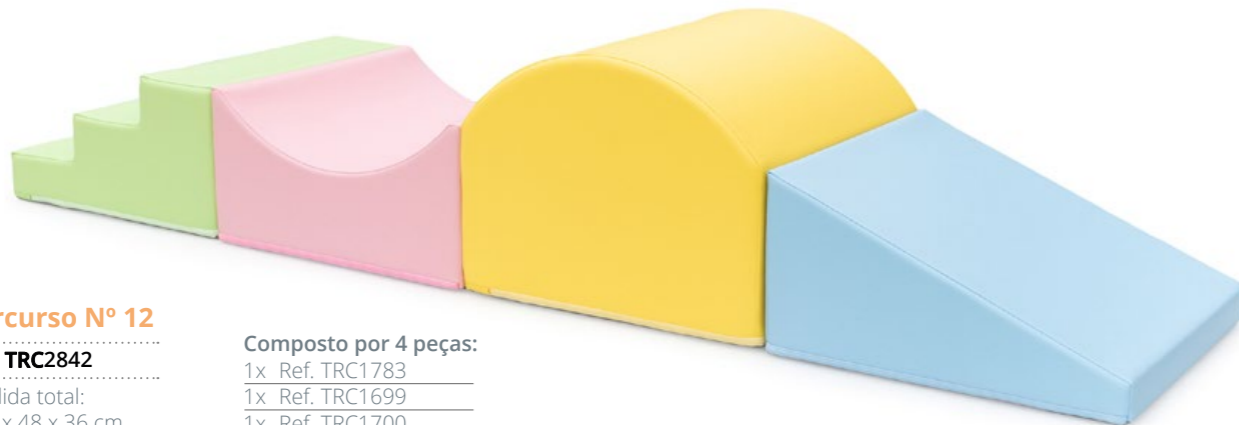

Percurso N° 12

Ref. TRC2842

Medida total:
192 x 48 x 36 cm

Fundo antiderrapante

Composto por 4 peças:

- 1x Ref. TRC1783
- 1x Ref. TRC1699
- 1x Ref. TRC1700
- 1x Ref. TRC1704