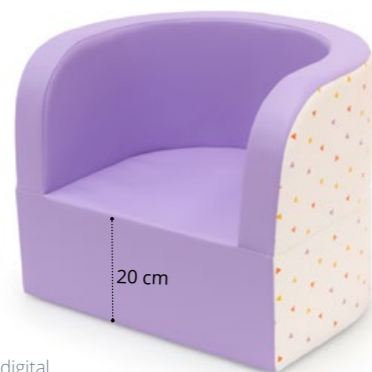

Sofá de Braços Decorado

Ref. TRC3234

55 x 45 x 45 cm

1. Fundo antiderrapante
   - Padrão em impressão digital
   - Não limpar com produtos à base de álcool
2. Padrão à escolha (Ver padrões disponíveis na última página)

Quadrado Decorado

Ref. TRC3235

45 x 45 x 25 cm